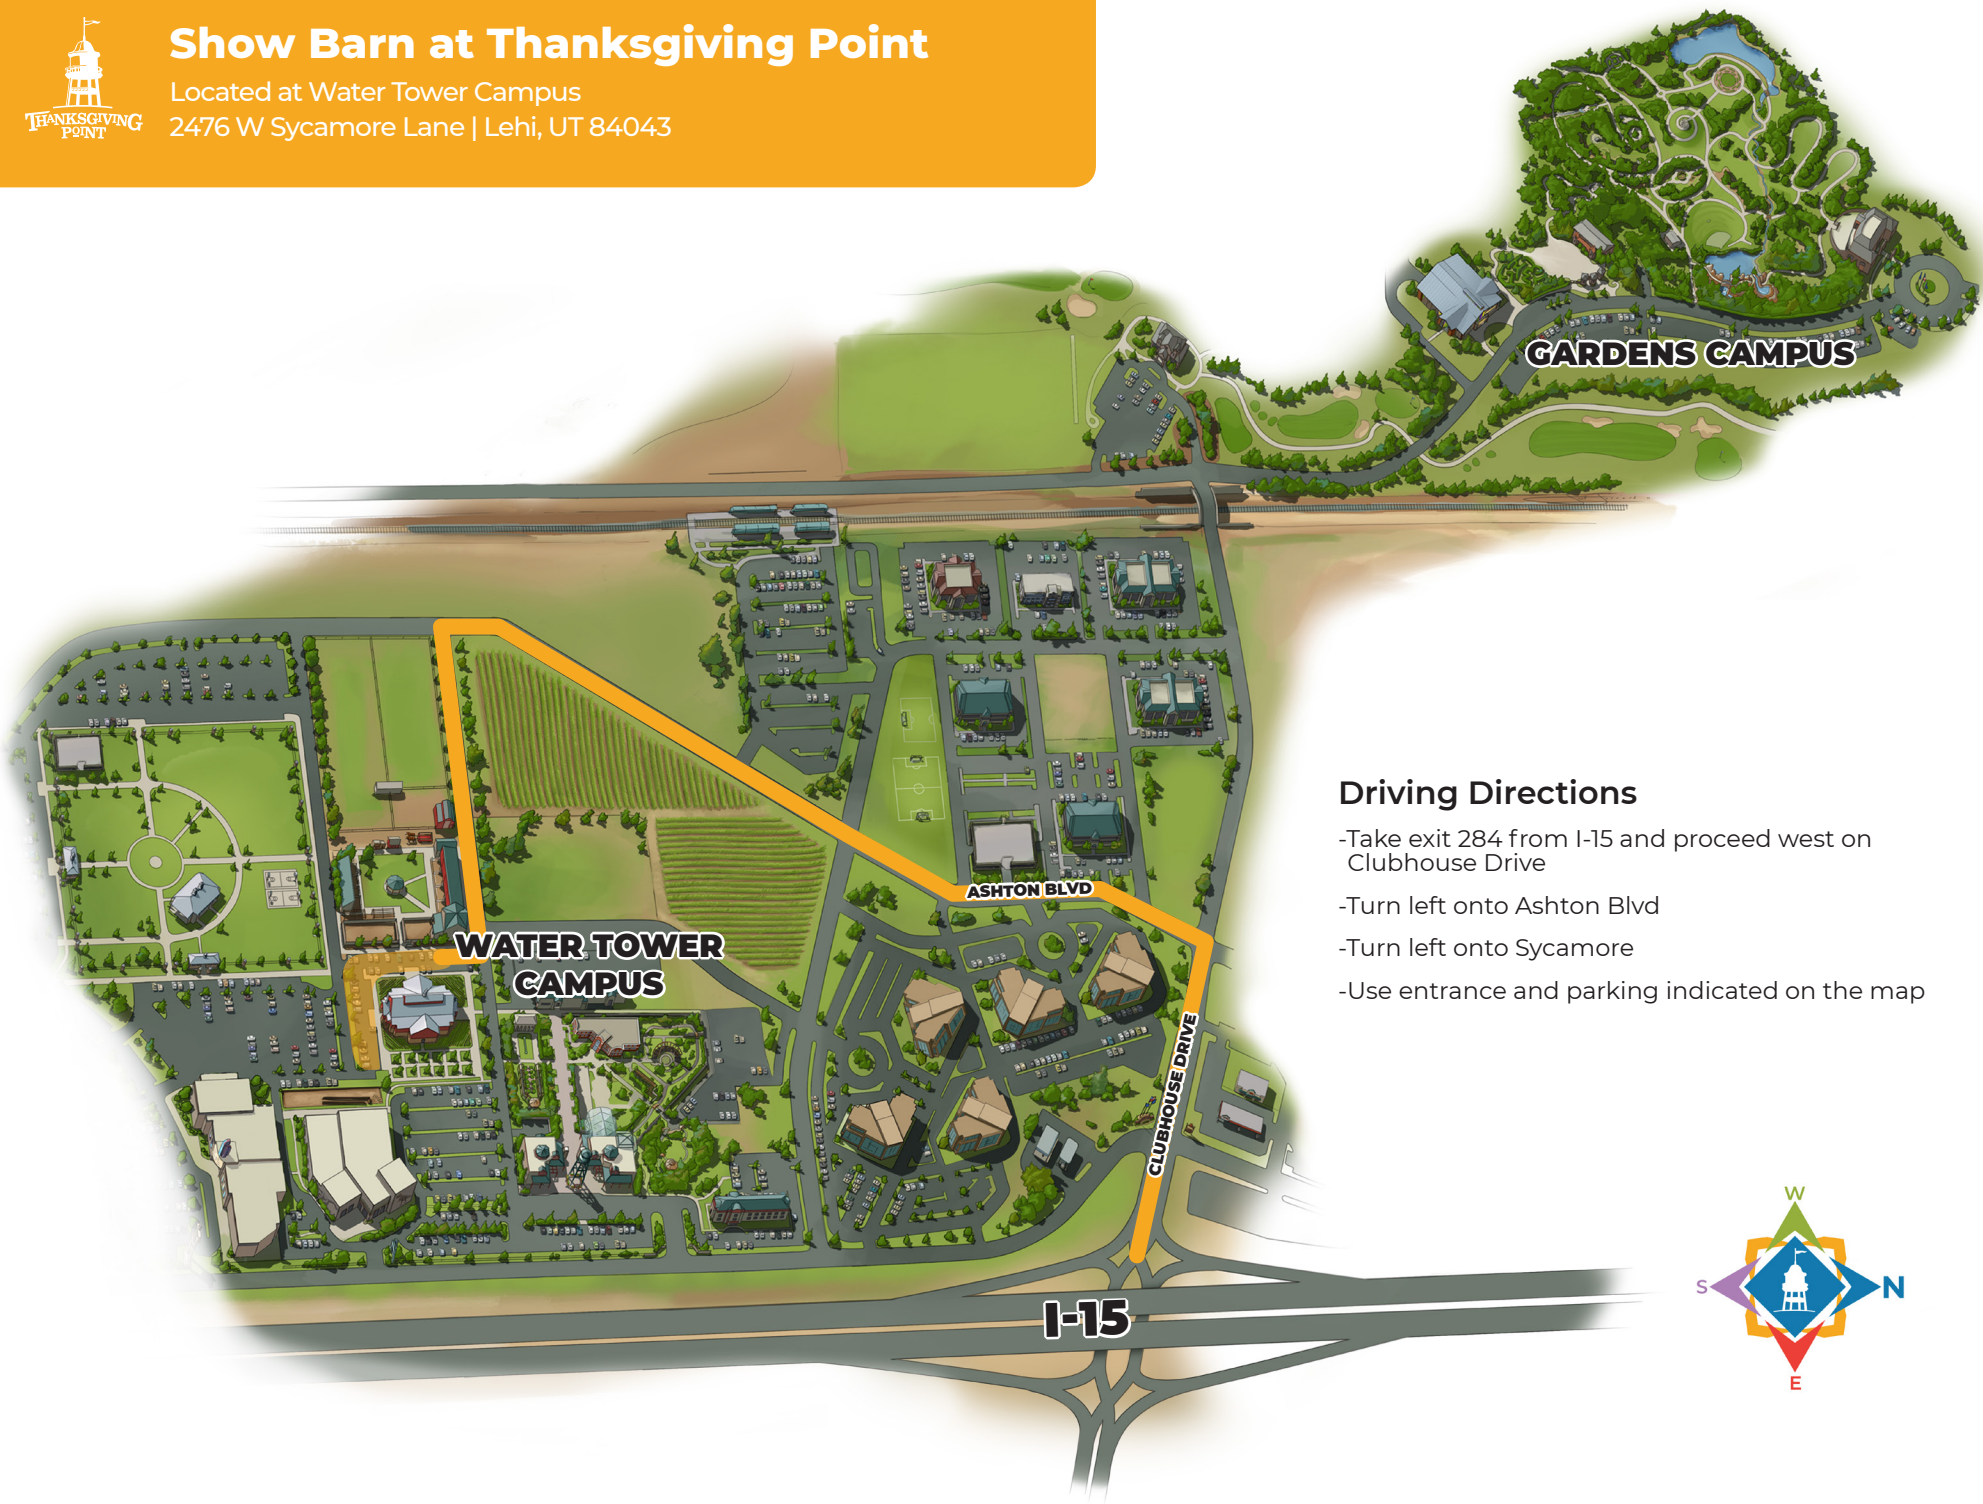

Show Barn at Thanksgiving Point

Located at Water Tower Campus
2476 W Sycamore Lane | Lehi, UT 84043

Driving Directions

- Take exit 284 from I-15 and proceed west on Clubhouse Drive
- Turn left onto Ashton Blvd
- Turn left onto Sycamore
- Use entrance and parking indicated on the map